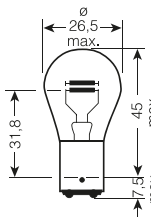

P21/5W Truckpower

P21/5W	24V	21W	BAY15d	10/1000	Truckpower	7640153030054	30054