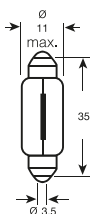

C10W Longlife 11x35mm

C10W	12V	10W	SV8,5-8	10/2000	Longlife	7640153030382	30382