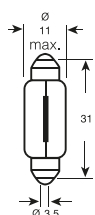

C10W Longlife 11x31mm

C10W	12V	10W	SV8,5-8	10/2000	Longlife	7640153030375	30375