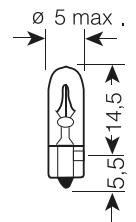

W1,2W Heavy Duty

W1,2W	24V	1,2W	W2x4,6d	10/5000	Heavy Duty	7640153030764	30764

W3W Heavy Duty

W3W	24V	3W	W2,1x9,5d	10/5000	Heavy Duty	7640153030702	30702