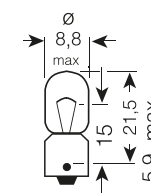

T4W Heavy Duty

T4W	24V	4W	BA9s	10/500	Heavy Duty	7640153030696	30696