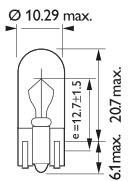

W5W Premium

W5W	12V	5W	W2,1x9,5d	10/5000	Premium	7640153030535	30535