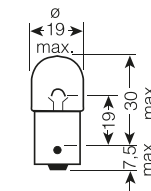

R10W Truckpower

R10W	24V	10W	BA15s	10/2000	Truckpower	7640153030078	30078