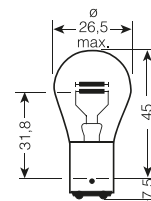

P21/5W Premium

P21/5W	12V	21/5W	BAY15d	10/1000	Premium	7640153030276	30276
P21/5W	12V	21/5W	BAY15d	2/600	Premium blister	7640153030986	30986