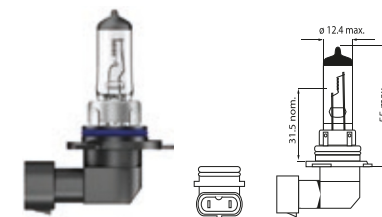

HB4 Longlife

HB4	12V	51W	P22d	1/10/200	Longlife	7640153030245	30245