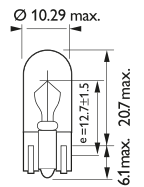

W5W Heavy Duty

W5W	24V	5W	W2,1x9,5d	10/5000	Heavy Duty	7640153030108	30108