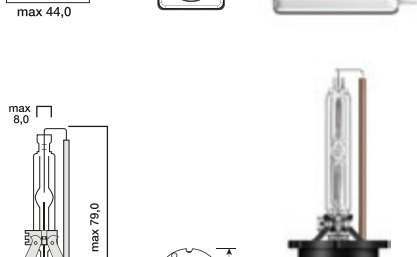

D4S Standard HID Xenon						Projector style headlight	
D4S	42V	35W	P32d-5	1/100	Standard 4300K	7640153030995	39095