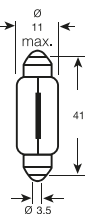

C10W Longlife 11x41mm

C10W	12V	10W	SV8,5-8	10/2000	Longlife	7640153030399	30399