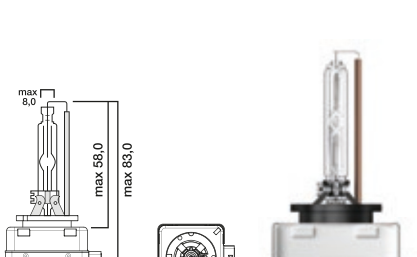

D3S Standard HID Xenon						Projector style headlight	
D3S	42V	35W	PK32d-5	1/100	Standard 4300K	7640153030719	30719