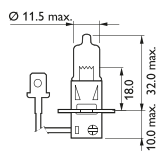

H3 Heavy Duty

H3 HD	24V	70W	PK22s	1/10/1000	Heavy Duty	7640153030771	30771
H3 HD	24V	70W	PK22s	1/250	Heavy Duty blister	7640153030887	30887