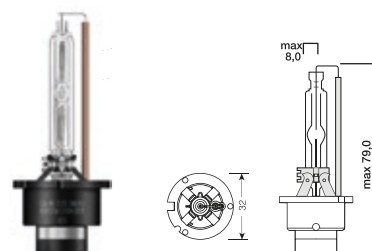

D2S Ultra Vision HID Xenon		Projector style headlight					
D2S	85V	35W	P32d-2	1/100	Ultra Vision 5000K	7640153039040	39040