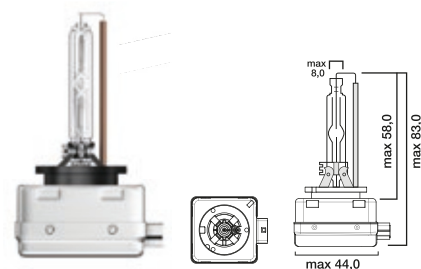

ECE	V	W			Bezeichnung • Description • Описание	EAN code EAN код	Order Code № заказа

D1S Ultra Vision HID Xenon		Projector style headlight					
D1S	85V	35W	PK32d-2	1/100	Ultra Vision 5000K	7640153039125	39125