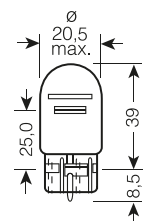

W21/5W Premium

W21/5W	12V	21/5W	W3x16q	10/1000	Premium	7640153030498	30498