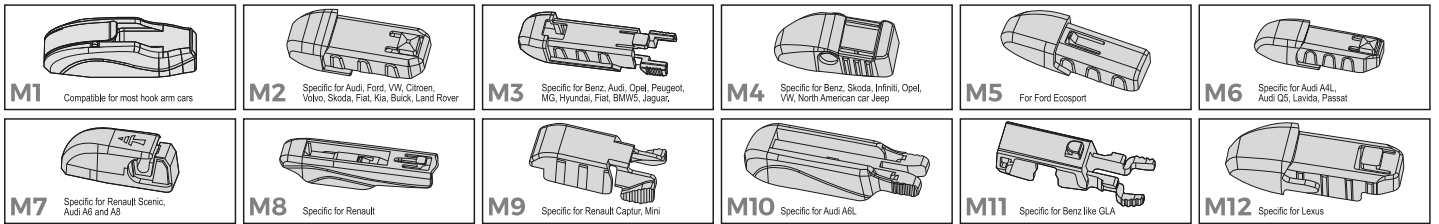

ULTIMA WIPER BLADES

inch	14"	15"	16"	17"	18"	19"	20"	21"	22"	23"	24"	25"	26"	27"	28"	29"	30"	32"
mm	350	375	400	425	450	475	500	525	550	575	600	625	650	675	700	725	750	800

UNIVERSAL-ADAPTERS INCLUDED